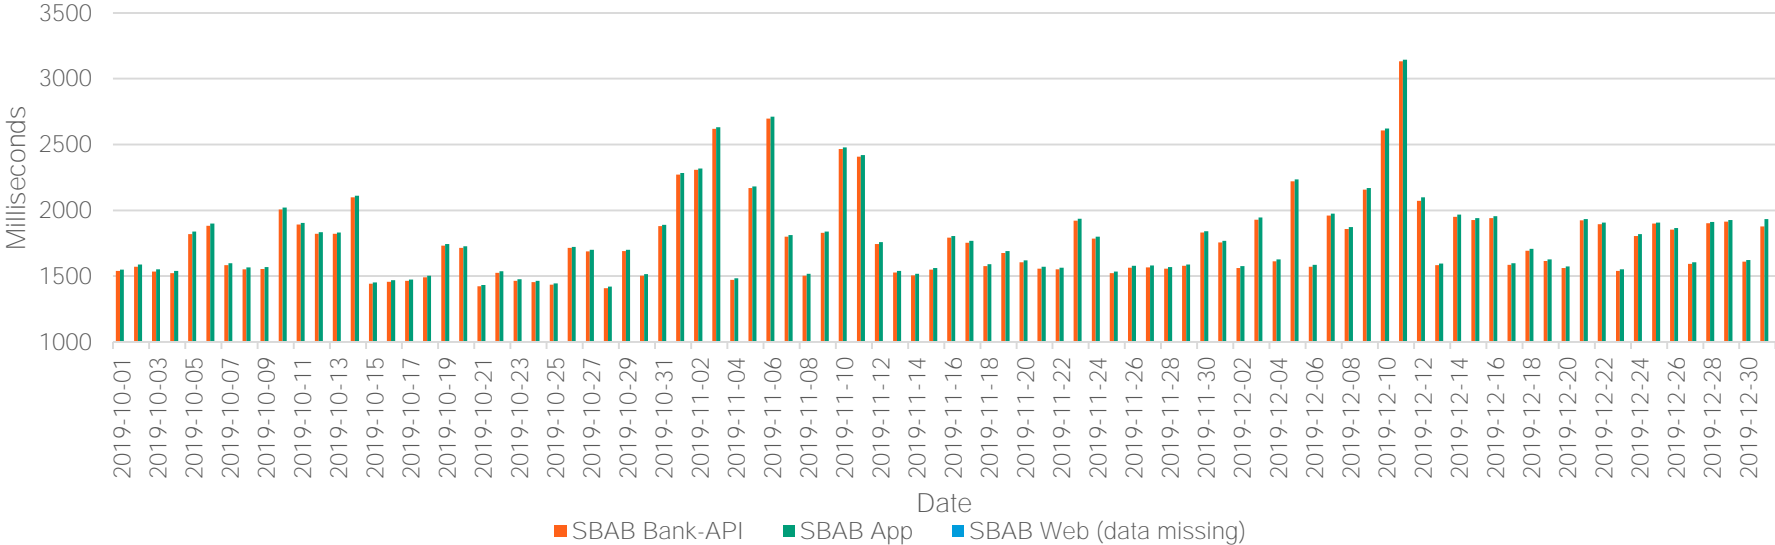

API PERFORMANCE, Q4 2019

Availability and performance of SBAB Bank-API in comparison with direct access interfaces

SBAB!

Uptime per day

— SBAB Bank-API — SBAB App (data missing) — SBAB Web (data missing)

Daily average time to provide account information

Daily average time to provide payment initiation

Daily average time to provide a yes/no confirmation

* Service not used by third party providers

** Service not available in interface

Daily error response rate