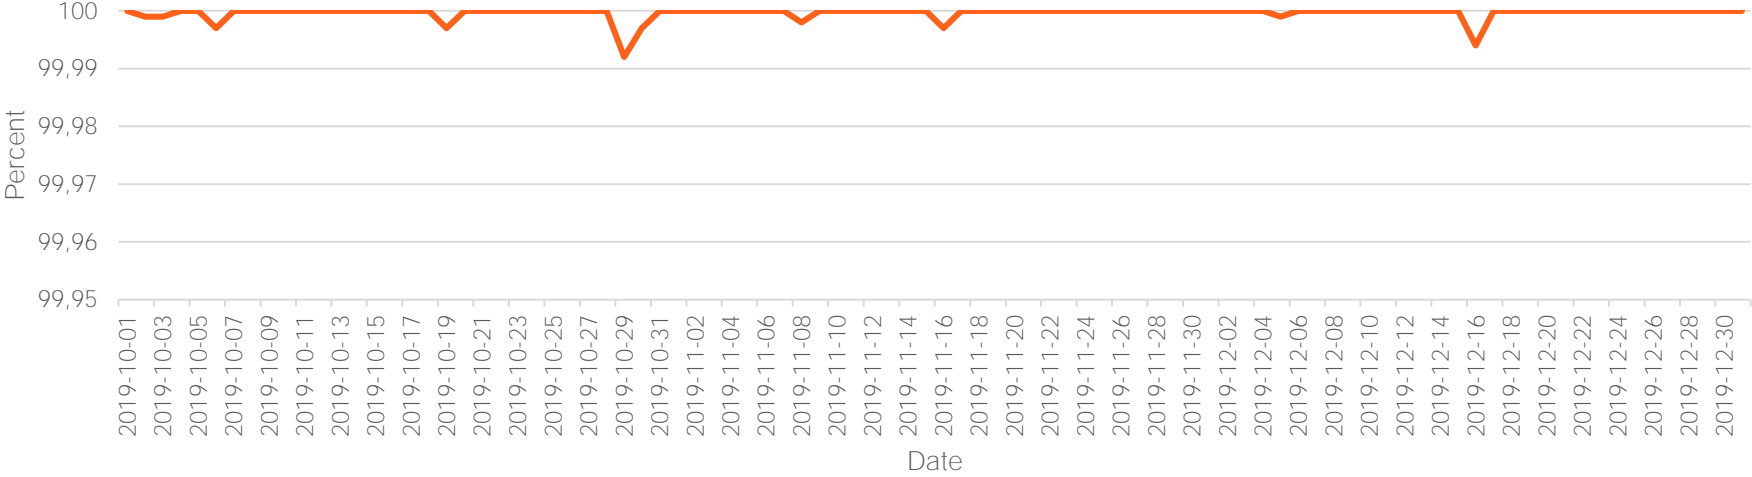

Uptime per day

— SBAB Bank-API   — SBAB App (data missing)   — SBAB Web (data missing)