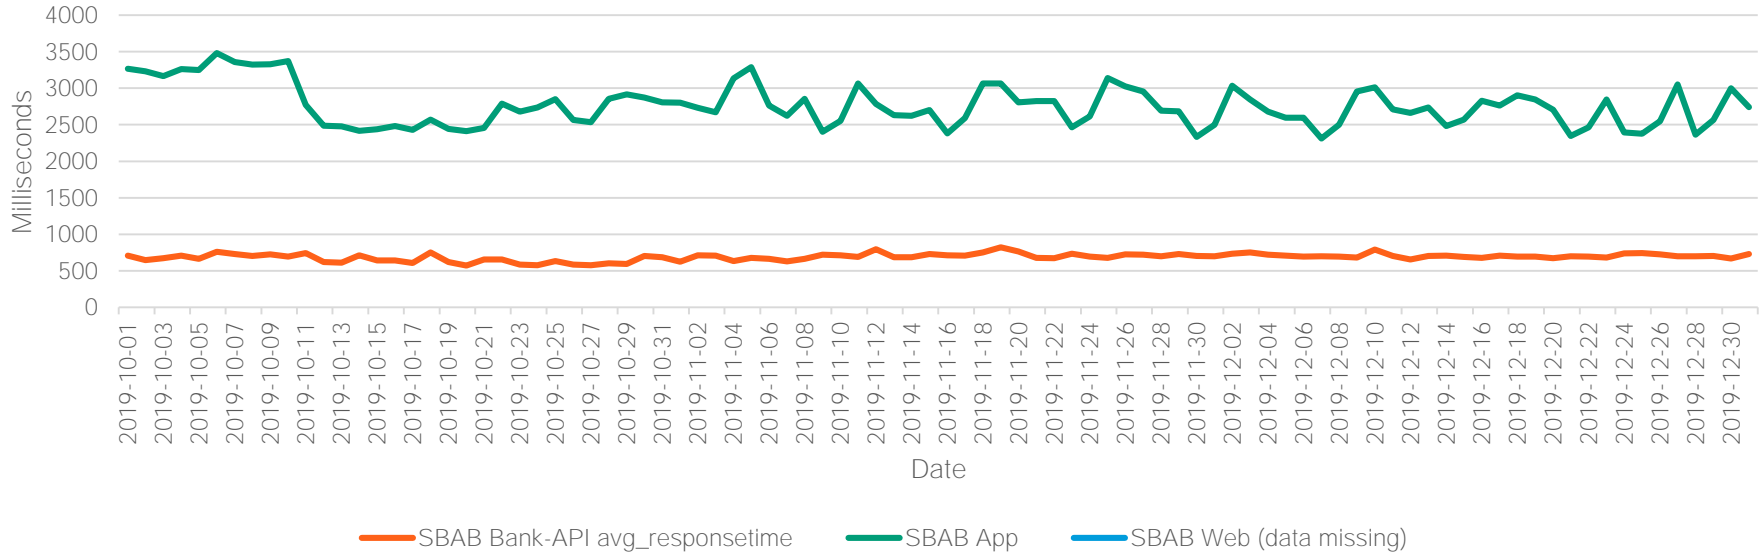

API PERFORMANCE, Q4 2019

Availability and performance of SBAB Bank-API in comparison with direct access interfaces

SBAB!

Uptime per day

— SBAB Bank-API — SBAB App (data missing) — SBAB Web (data missing)

Daily average time to provide account information

Daily average time to provide payment initiation

Daily average time to provide a yes/no confirmation

* Service not used by third party providers

** Service not available in interface

Daily error response rate