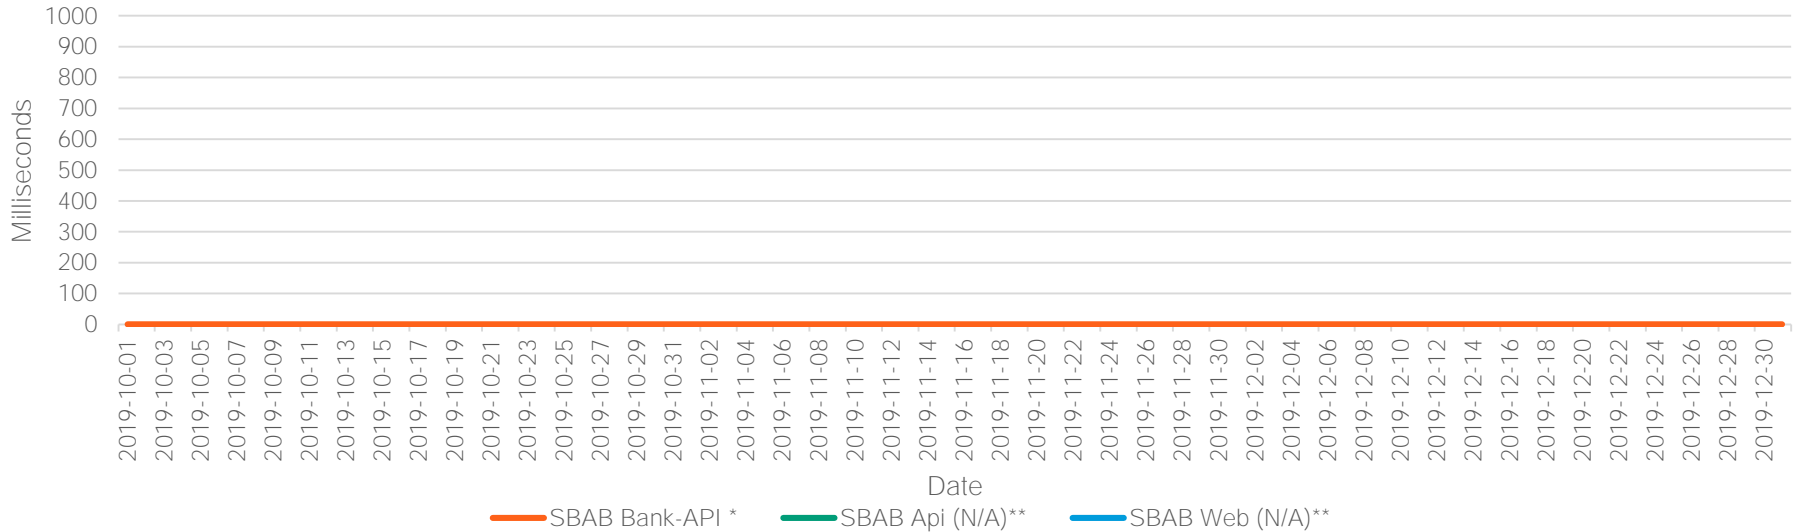

Daily average time to provide payment initiation

Daily average time to provide a yes/no confirmation

* Service not used by third party providers

** Service not available in interface

Daily error response rate